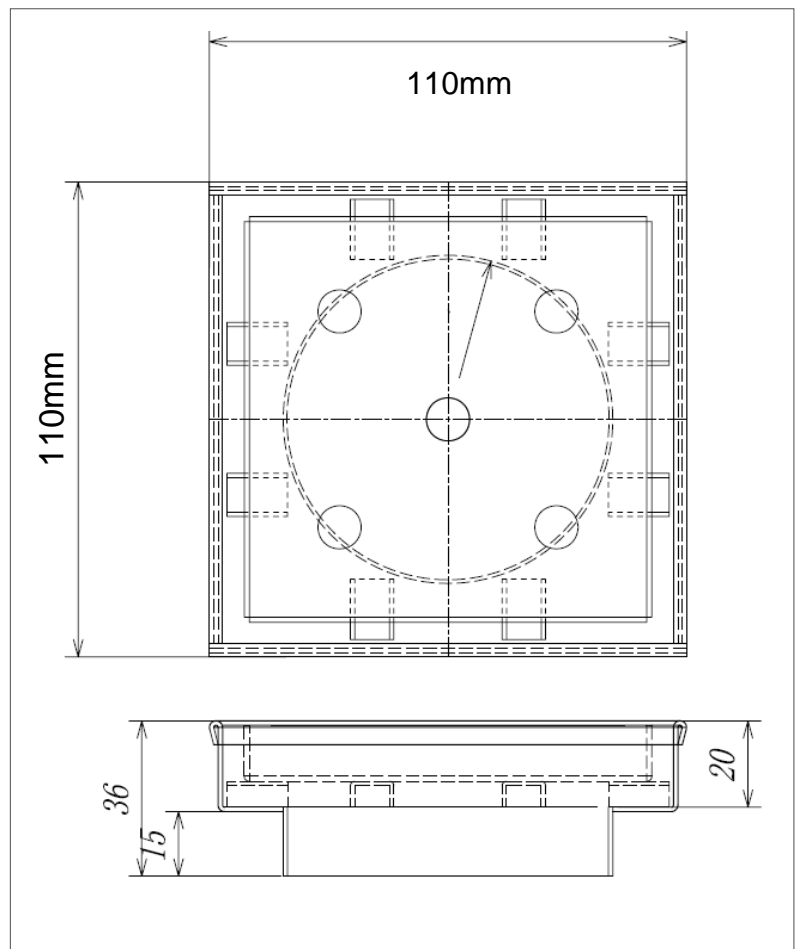

Square waste TILE INSERT

Product code : FD11XS90-T

110(w) x 110(h) x 36(d) mm $\varnothing$ 90mm outlet

Features

- Superior fall / centre outlet
- 316 Marine grade stainless steel
- Manufactured from high quality maintenance-free materials

Superior fall /
Centre outlet

Stainless Steel

Additional Information

- Available in 7 styles.
- Australian water mark approved certificate 23027
- For QLD and WA customers 75mm outlet is also available